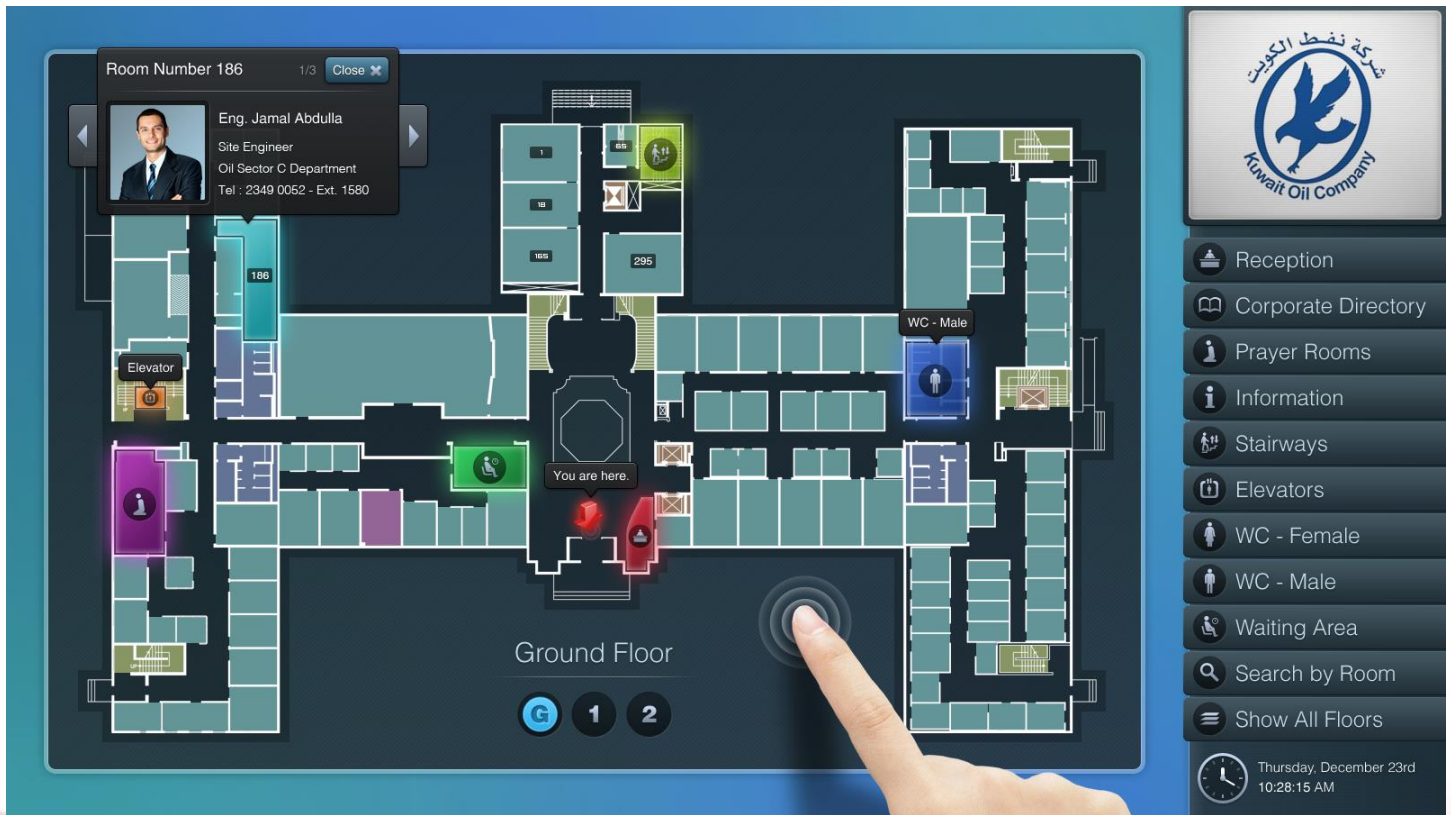

Integrated Way finding Solutions

Alltech's integrated way finding solutions enables every visitor or resident to dynamically interact with the system to reach the intended location. The WFS is an application that can be customized and includes features for building maps and location finding. The WFS integrates seamless with our digital signage system and thereby centralizing and improving internal communications with a visual impact.

Overview

- Use of Special Touch Screens & KIOSK Stations
- Displaying Graphically Enhanced Information
- Creation of Flash based Interactive Floor Maps
- Direct Visitors to the right location
- Graphical Search Queries
- Display events & daily meetings
- Name based Directory Listings
- Reach different venues within the facility (WC, Prayer Rooms, Meeting Rooms, Fire Exits, Stairways, Elevators etc.)
- Display Company Info / News / Activities & Events
- Landscape & Portrait screen orientations

Applications

- Wide usage within Shopping Malls
- Campus Wide Corporate Offices
- Universities & Colleges
- Stadiums & Recreation Centers
- Healthcare Facilities
- Convention Centers / Exhibition Halls

What can be displayed

- Displaying Graphically Enhanced Information.
- Visitor Welcome Messages.
- Animated Company Logos
- Company Information
- Interactive HD Floor Maps
- Employee Directory Listings
- Conference Rooms, Schedules & Special Events
- Common areas & venues within the facility (WC, Prayer Rooms, Meeting